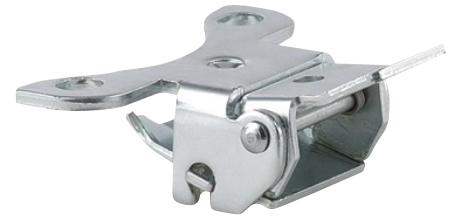

PURETECH

Directional lock 3471/160-200 P63

EAN 4031582438116

Directional lock for series 3471

BETTER MOBILITY. BETTER LIFE.

Picture may differ from original product

Technical Data

Weight 0.262 kg