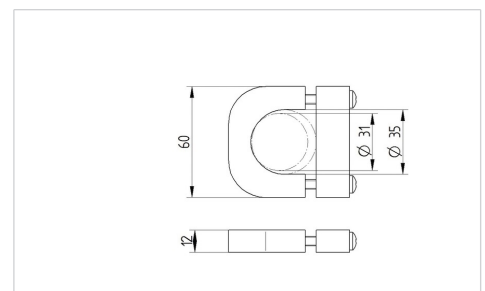

### Fitting

Ø tube  $\varnothing$  31 – 35 mm

Material Aluminium

Set consists of 4 pcs. clamps, 4 pcs. clamping devices, 8 screws, M6 x 35

see drawing

## Dimensions