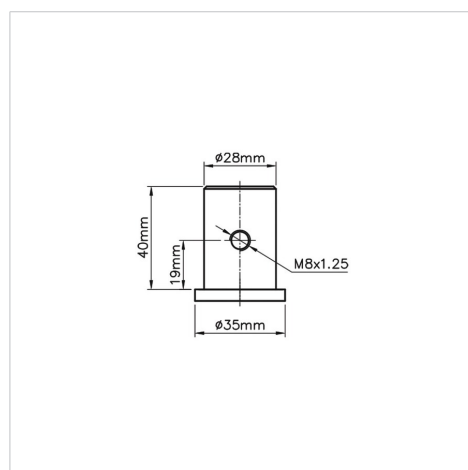

Structure & Mounting

Advantages at a glance

Roll performance	● ● ● ● ○
Movement noise	● ● ● ● ○
Attrition	● ● ● ● ○
Corrosion resistance	● ● ● ○ ○