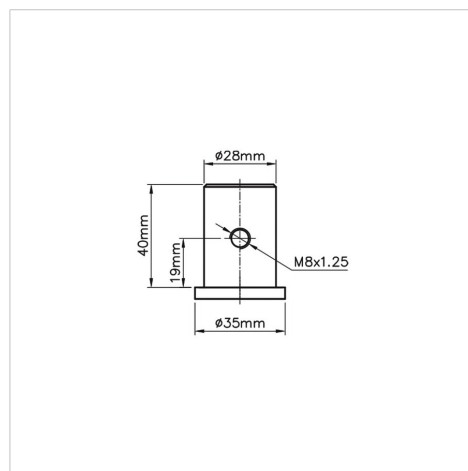

Structure & Mounting

Advantages at a glance

Roll performance	● ● ● ● ○
Movement noise	● ● ● ● ○
Attrition	● ● ● ● ○
Corrosion resistance	● ● ● ○ ○