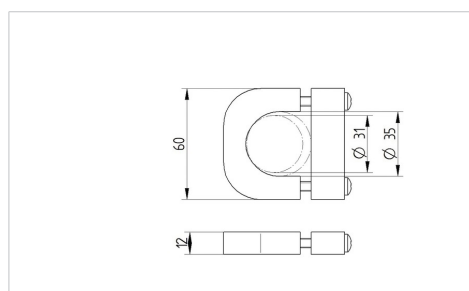

E-DRIVE FLEX

EDM730 D.31-35

EAN 4031582417098

BETTER MOBILITY. BETTER LIFE.

Picture may differ from original product

Technical Data

Fitting

Ø tube \varnothing 31 – 35 mm

Material Aluminium

Set consists of 4 pcs. clamps, 4 pcs. clamping devices, 8 screws, M6 x 35

see drawing

Dimensions

Advantages at a glance

Roll performance	○ ○ ○ ○ ○
Movement noise	○ ○ ○ ○ ○
Attrition	○ ○ ○ ○ ○
Corrosion resistance	○ ○ ○ ○ ○