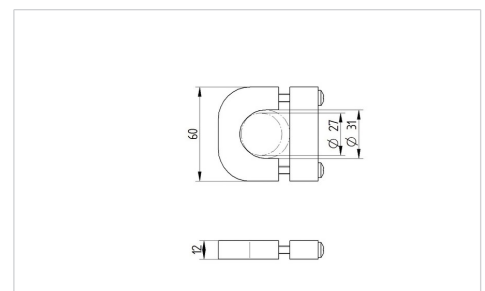

E-DRIVE FLEX

EDMZ730 D.27-31

EAN 4031582417135

Fixing elements Accessory

BETTER MOBILITY. BETTER LIFE.

Picture may differ from original product

Technical Data

Fitting

Ø tube \varnothing 27 – 31 mm

Material Aluminium

Set consists of 4 pcs. clamps, 4 pcs. clamping devices, 8 screws, M6 x 35

see drawing

Dimensions

Advantages at a glance

Roll performance	○ ○ ○ ○ ○
Movement noise	○ ○ ○ ○ ○
Attrition	○ ○ ○ ○ ○
Corrosion resistance	○ ○ ○ ○ ○