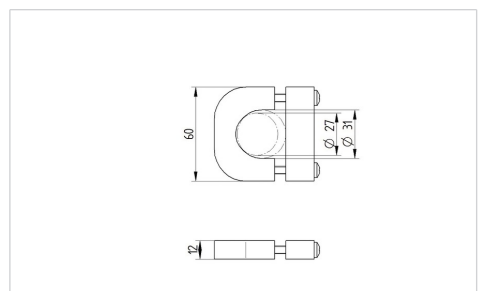

E-DRIVE FLEX

EDM730 D.27-31

EAN 4031582417135

Fixing elements Accessory

BETTER MOBILITY. BETTER LIFE.

Picture may differ from original product

Technical Data

Fitting

Ø tube \varnothing 27 – 31 mm

Material Aluminium

Set consists of 4 pcs. clamps, 4 pcs. clamping devices, 8 screws, M6 x 35

see drawing

Dimensions

Advantages at a glance

Roll performance	○ ○ ○ ○ ○
Movement noise	○ ○ ○ ○ ○
Attrition	○ ○ ○ ○ ○
Corrosion resistance	○ ○ ○ ○ ○