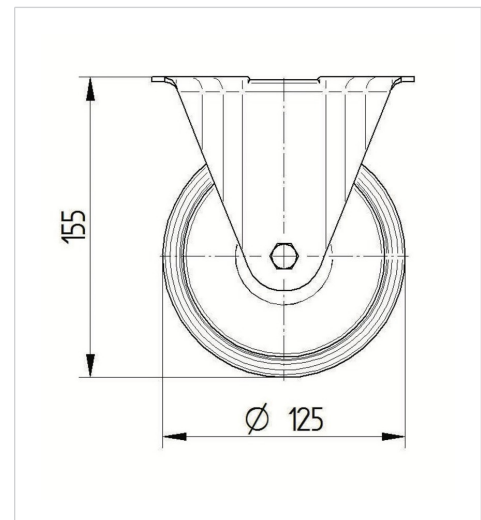

ALPHA

3478POR125P62 white

EAN 4031582406764

Fixed caster, Fork made of pressed steel, bright zinc plated, blue passivated, wheel axle with nut, plate fitting.
Wheel center made Polypropylene, roller bearing

BETTER MOBILITY. BETTER LIFE.

Picture may differ from original product

Technical Data

Wheel diameter	4.92 in
Wheel width	1.57 in
Caster width	3.35 in
Plate size	4.06 x 3.35 in
Plate hole centers	3.15/3.03 x 2.36 in
Plate hole	0.35 in
Overall height	6.10 in
Temperature	- 4 / + 140 °F
Standard	EN 12532
Weight	1.257 lbs
Hardness of tread	Shore D 65
Load capacity (dynamic)	440 lbs
Load capacity (static)	880 lbs

Dimensions

Advantages at a glance

Roll performance	● ● ● ○ ○
Movement noise	● ● ● ○ ○
Attrition	● ● ● ● ●
Corrosion resistance	● ● ● ○ ○

ALPHA

3478POR125P62 white

EAN 4031582406764

BETTER MOBILITY. BETTER LIFE.