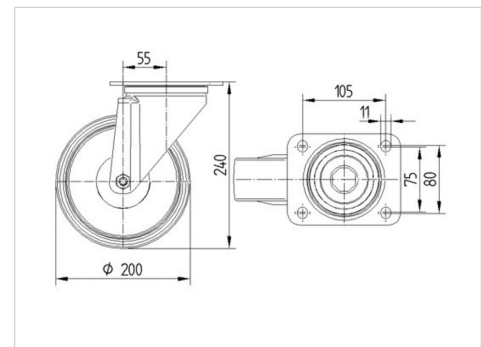

Dimensions