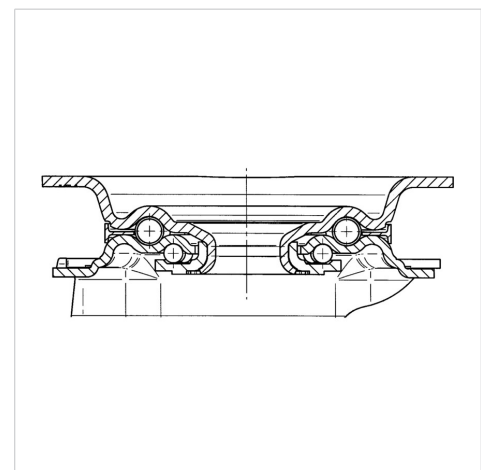

Structure & Mounting