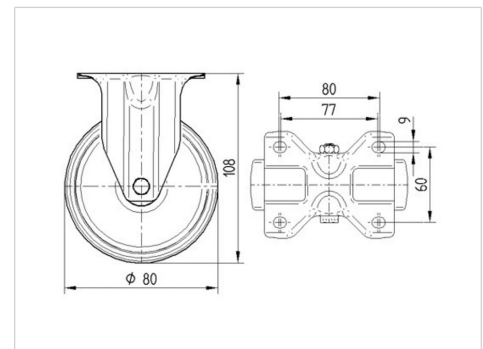

# ALPHA

3478UAR080P62 red TBL

EAN 4031582272987

Fixed caster, Fork made of pressed steel, bright zinc plated, blue passivated, wheel axle with nut, plate fitting.  
Wheel center made of Polyamide, Tread: Polyurethane, roller bearing

## Technical Data

Wheel diameter	3.15 in
Wheel width	1.18 in
Plate size	4.06 x 3.35 in
Plate hole centers	3.15/3.03 x 2.36 in
Plate hole	0.35 in
Overall height	4.25 in
Temperature	- 13 / + 176 °F
Standard	EN 12532
Weight	0.992 lbs
Hardness of tread	Shore D 60
Load capacity (dynamic)	330 lbs
Load capacity (static)	660 lbs

## Dimensions