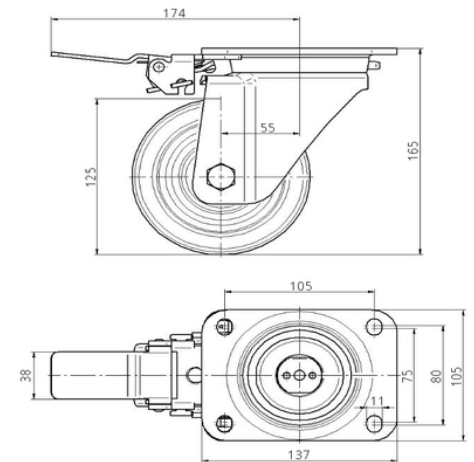

# PURETECH

Directional lock 4681/125-250 P63 XL

EAN 4031582438147

BETTER MOBILITY. BETTER LIFE.

Picture may differ from original product

## 기술 데이터

무게	0.269 kg
----	----------